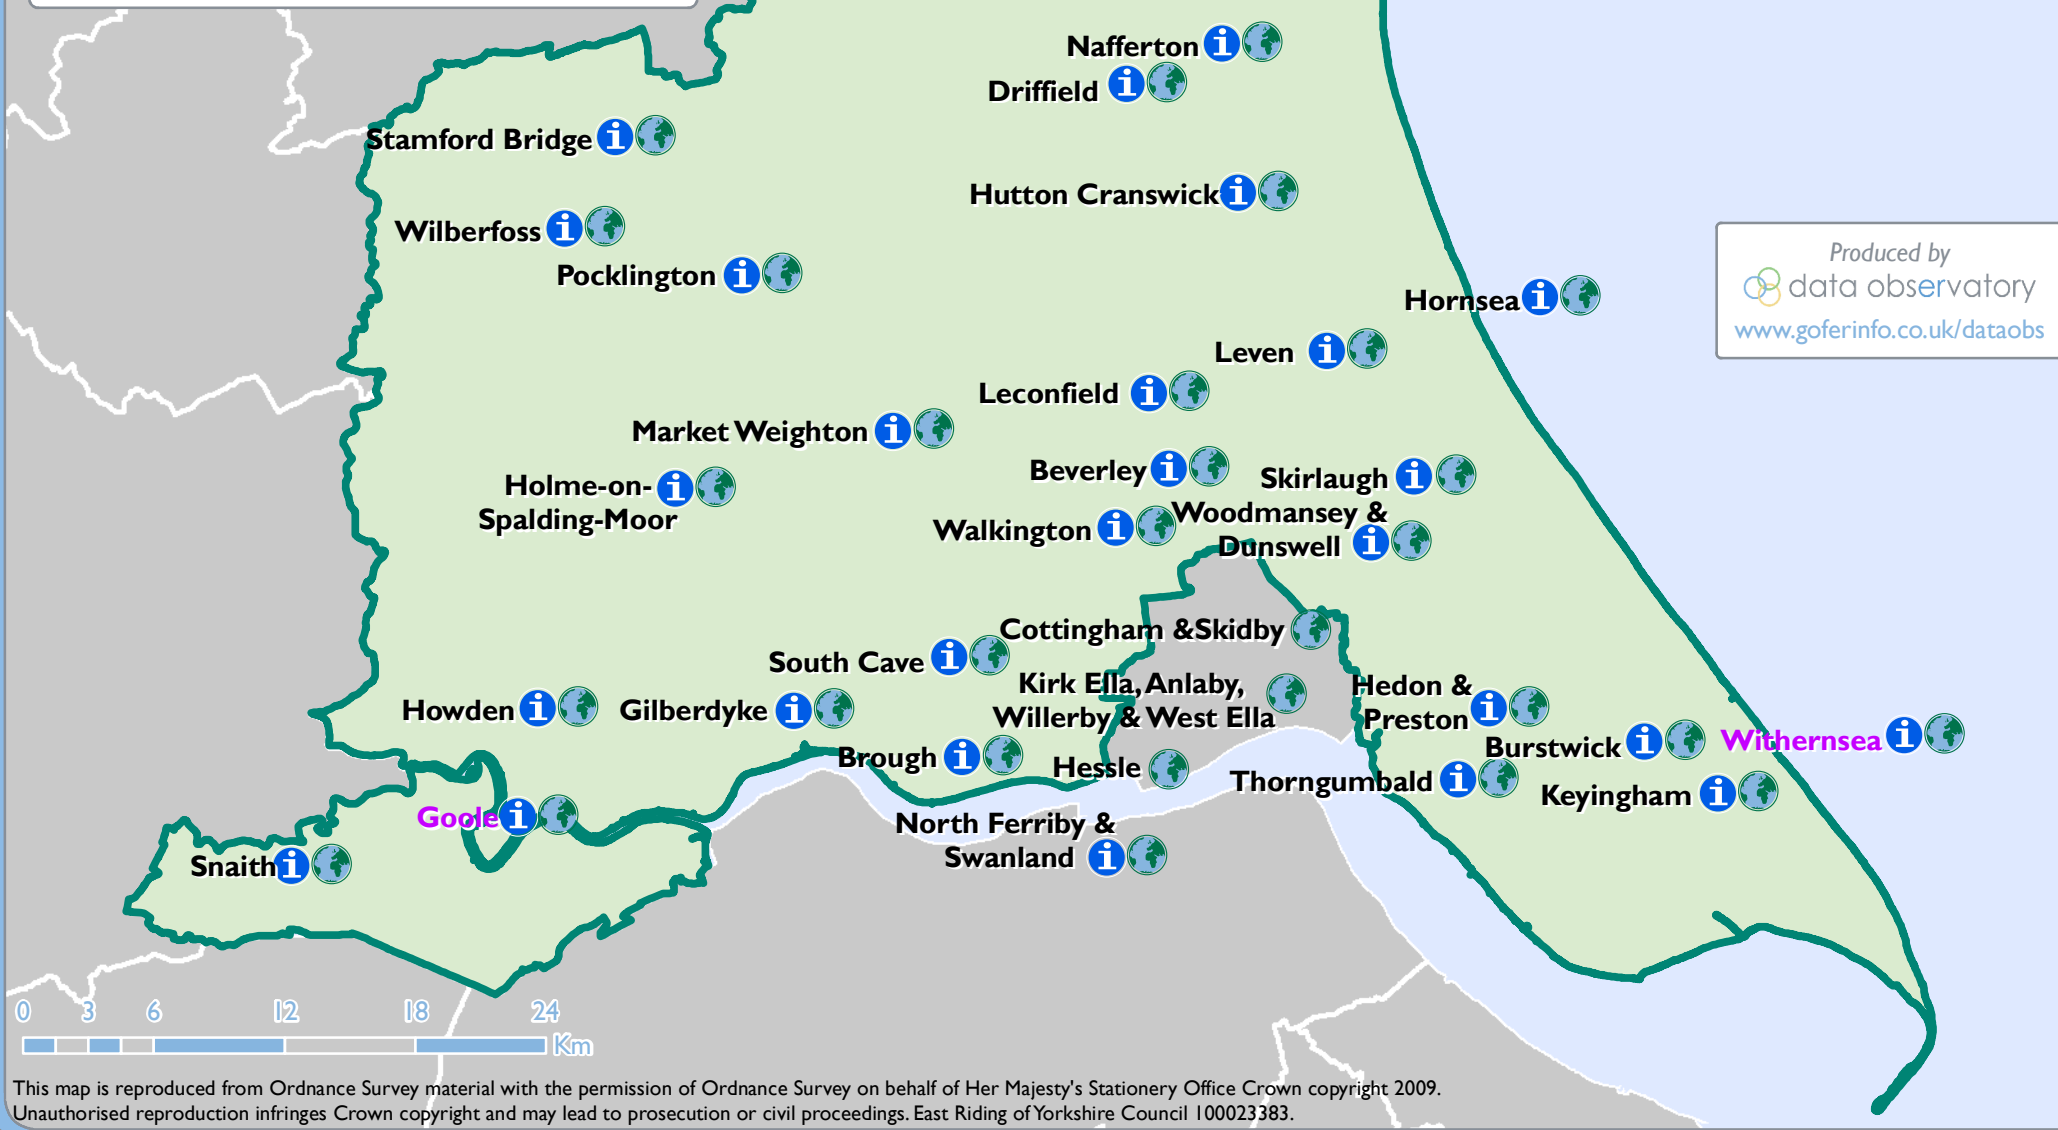

# Urban Areas in the East Riding

For more information on East Riding urban areas:

Click **i** for a profile of the urban area or

Click  for a map of the urban area

Click on the towns in **PURPLE** for more detailed profiles

This map is reproduced from Ordnance Survey material with the permission of Ordnance Survey on behalf of Her Majesty's Stationery Office Crown copyright 2009. Unauthorised reproduction infringes Crown copyright and may lead to prosecution or civil proceedings. East Riding of Yorkshire Council 100023383.