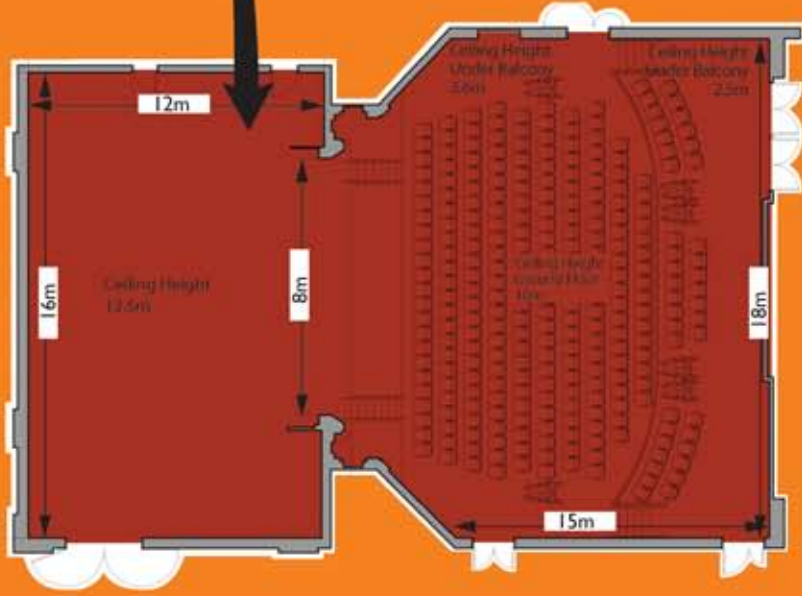

The Spa | BRIDLINGTON

Spa Theatre

KEY

- Spa Theatre ■
- Toilet Facilities ■
- Main Access Areas ■

MAIN ENTRANCE VIA FIRST FLOOR

Spa Theatre Specifications

- Edwardian 2-tier theatre
- Comfort cooled
- Artificial light only
- Fully accessible to visitors with disabilities
- Internet access
- Full technical facilities including sound, lighting, AV, powered flying and 3 phase power

Capacity / Seating Styles

Theatre style only: 650 in total, 280 seats in the stalls, 370 seats on first floor balcony

South Marine Drive • Bridlington • East Yorkshire YO15 3JH
 T: 01262 401400 • F: 01262 424525
W: www.thespabridlington.com
 E: spasales@eastriding.gov.uk