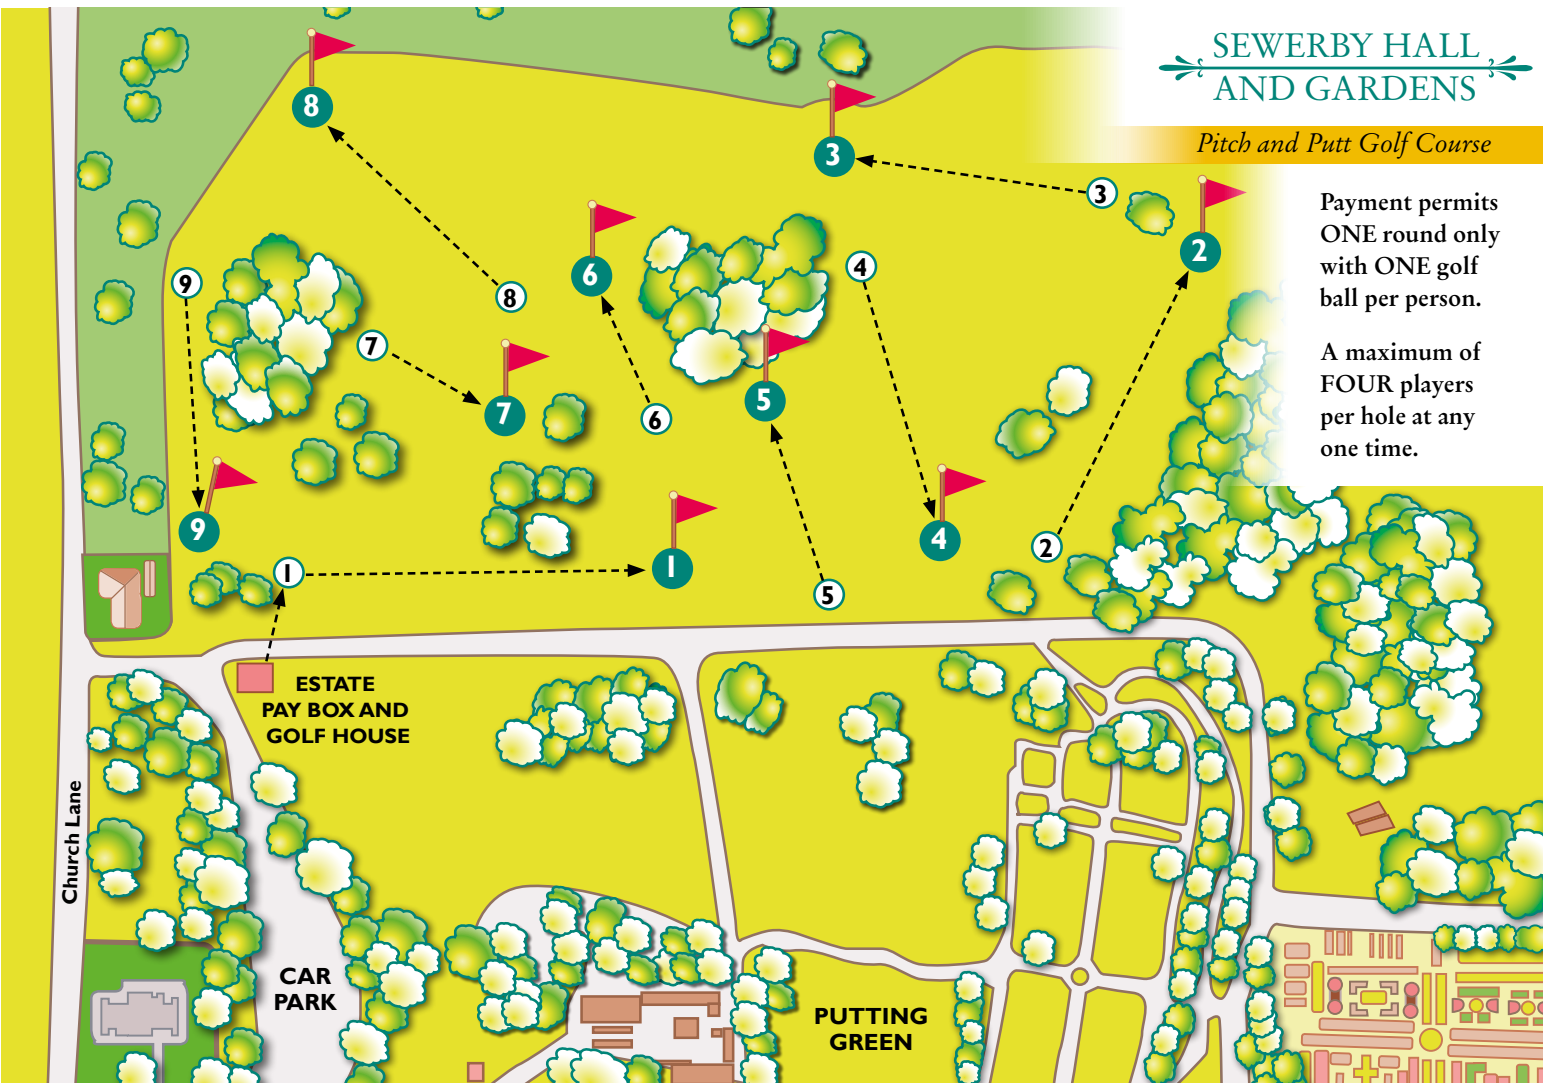

SEWERBY HALL AND GARDENS

Pitch and Putt Golf Course

Payment permits
ONE round only
with ONE golf
ball per person.

A maximum of
FOUR players
per hole at any
one time.

Scorecard

		P1	P2
Hole 1	148 yards	[]	[]
Hole 2	120 yards	[]	[]
Hole 3	125 yards	[]	[]
Hole 4	128 yards	[]	[]
Hole 5	88 yards	[]	[]
Hole 6	84 yards	[]	[]
Hole 7	75 yards	[]	[]
Hole 8	123 yards	[]	[]
Hole 9	110 yards	[]	[]
Total Yards:	1001 yards	Total Score	[] []

SEWERBY HALL AND GARDENS

Pitch and Putt Golf Course