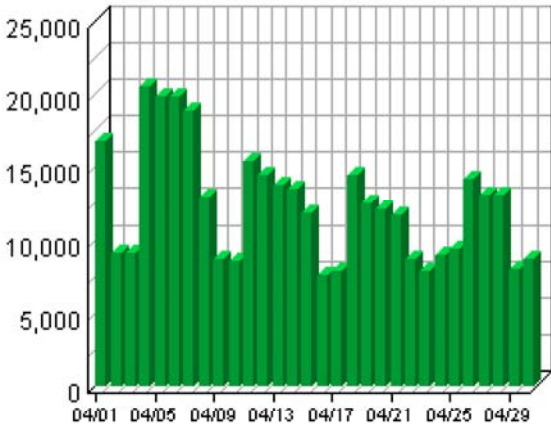

Visits Trend

1. ■ Visits

Visit Summary

Visits	371,050
Average per Day	12,368
Average Visit Length	00:23:47
Median Visit Length	00:01:53
International Visits	57.49%
Visits of Unknown Origin	3.28%
Visits from Your Country: United Kingdom (UK)	39.23%

Visitors Trend

1. ■ Visits

Visitor Summary

Page Views Trend

1. ■ Page Views

Page View Summary

Page Views	3,920,479
Average per Day	130,682

Hits Trend

1. ■ Hits

Hit Summary

Successful Hits for Entire Site	15,297,077
Average Hits per Day	509,902
Home Page Hits	N/A

Unique Visitors	156,838
Visitors Who Visited Once	122,565
Visitors Who Visited More Than Once	34,273