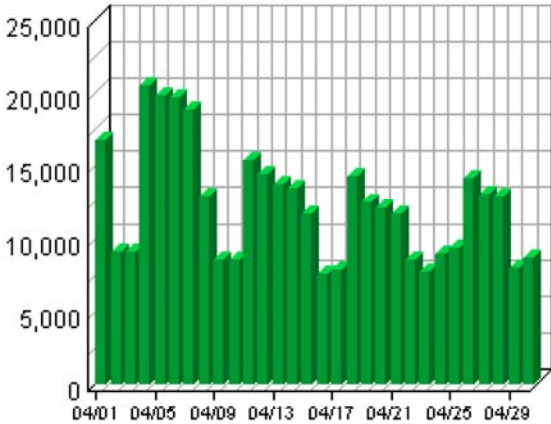

Language:

Template:

East Riding of Yorkshire Council

Monthly Report April 2011

04/01/2011 00:00:00 - 04/30/2011 23:59:59

Overview Dashboard

This displays key graphs and tables that provide an overview of the entire report. Click on the title of a graph or table to navigate to the corresponding page.

Visits Trend

1. ■ Visits

Visit Summary

Visits	371,050
Average per Day	12,368
Average Visit Length	00:23:47
Median Visit Length	00:01:53
International Visits	57.49%
Visits of Unknown Origin	3.28%
Visits from Your Country: United Kingdom (UK)	39.23%

Visitors Trend

1. ■ Visits

Visitor Summary

Page Views Trend

1. ■ Page Views

Page View Summary

Page Views	3,920,479
Average per Day	130,682

Hits Trend

1. ■ Hits

Hit Summary

Successful Hits for Entire Site	15,297,077
Average Hits per Day	509,902
Home Page Hits	N/A

Unique Visitors	156,838
Visitors Who Visited Once	122,565
Visitors Who Visited More Than Once	34,273