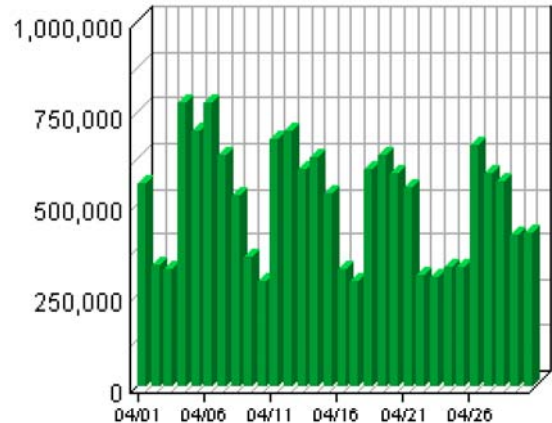

Visits Trend

1. ■ Visits

Visit Summary

Visits	371,050
Average per Day	12,368
Average Visit Length	00:23:47
Median Visit Length	00:01:53
International Visits	57.49%
Visits of Unknown Origin	3.28%
Visits from Your Country: United Kingdom (UK)	39.23%

Visitors Trend

1. ■ Visits

Visitor Summary

Page Views Trend

1. ■ Page Views

Page View Summary

Page Views	3,920,479
Average per Day	130,682

Hits Trend

1. ■ Hits

Hit Summary

Successful Hits for Entire Site	15,297,077
Average Hits per Day	509,902
Home Page Hits	N/A

Unique Visitors	156,838
Visitors Who Visited Once	122,565
Visitors Who Visited More Than Once	34,273