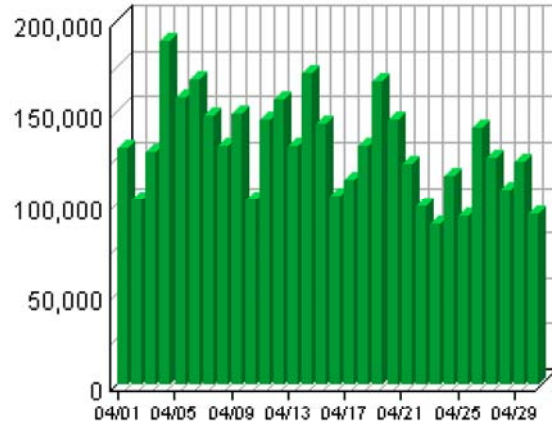

Visits Trend

1. ■ Visits

Visit Summary

Visits	371,050
Average per Day	12,368
Average Visit Length	00:23:47
Median Visit Length	00:01:53
International Visits	57.49%
Visits of Unknown Origin	3.28%
Visits from Your Country: United Kingdom (UK)	39.23%

Visitors Trend

1. ■ Visits

Visitor Summary

Page Views Trend

1. ■ Page Views

Page View Summary

Page Views	3,920,479
Average per Day	130,682

Hits Trend

1. ■ Hits

Hit Summary

Successful Hits for Entire Site	15,297,077
Average Hits per Day	509,902
Home Page Hits	N/A

Unique Visitors	156,838
Visitors Who Visited Once	122,565
Visitors Who Visited More Than Once	34,273