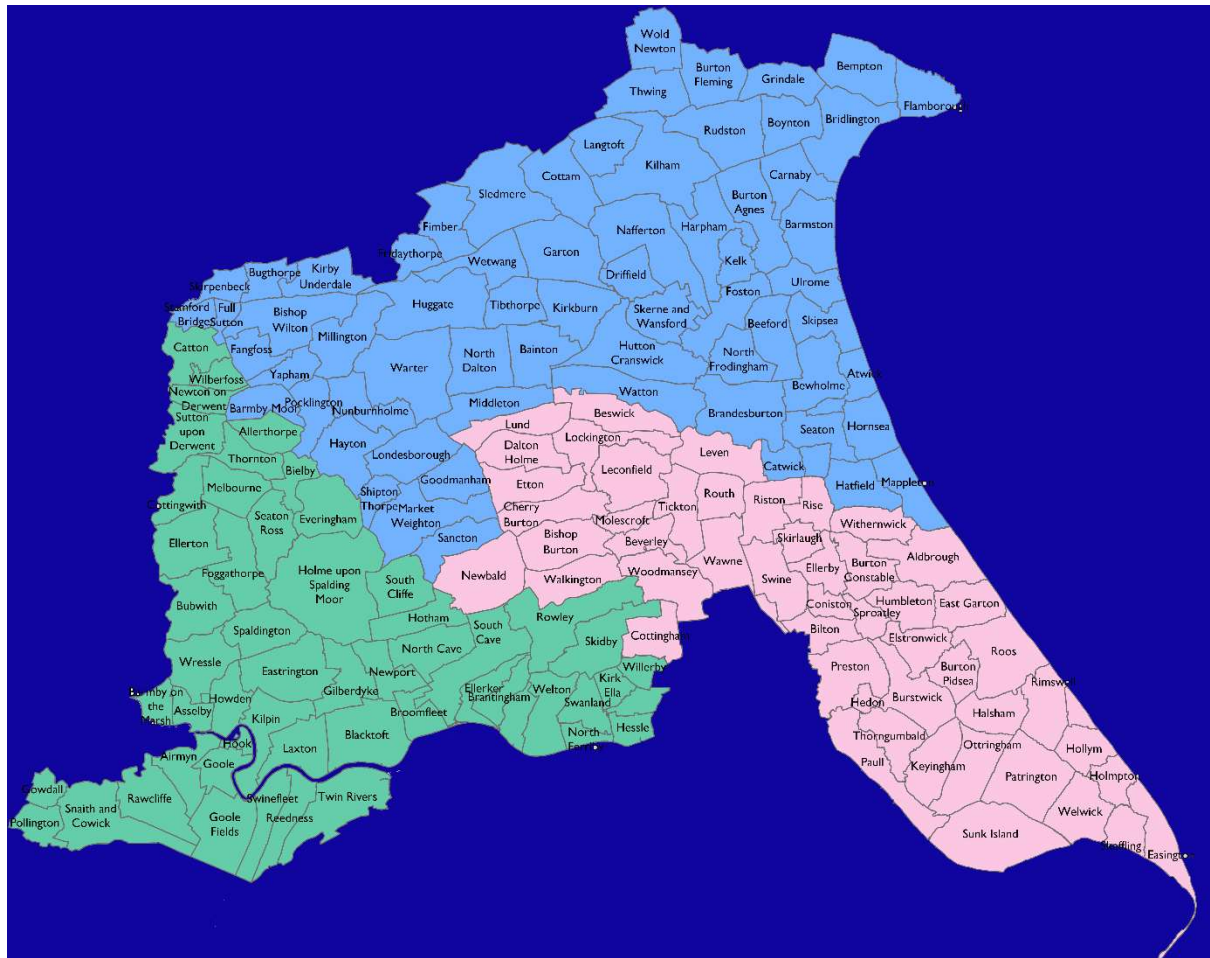

East Riding of Yorkshire Council - Housing Office Areas

North Area (Bridlington Office) – Blue

East Area (Beverley Office) – Pink

West Area (Goole Office) - Green